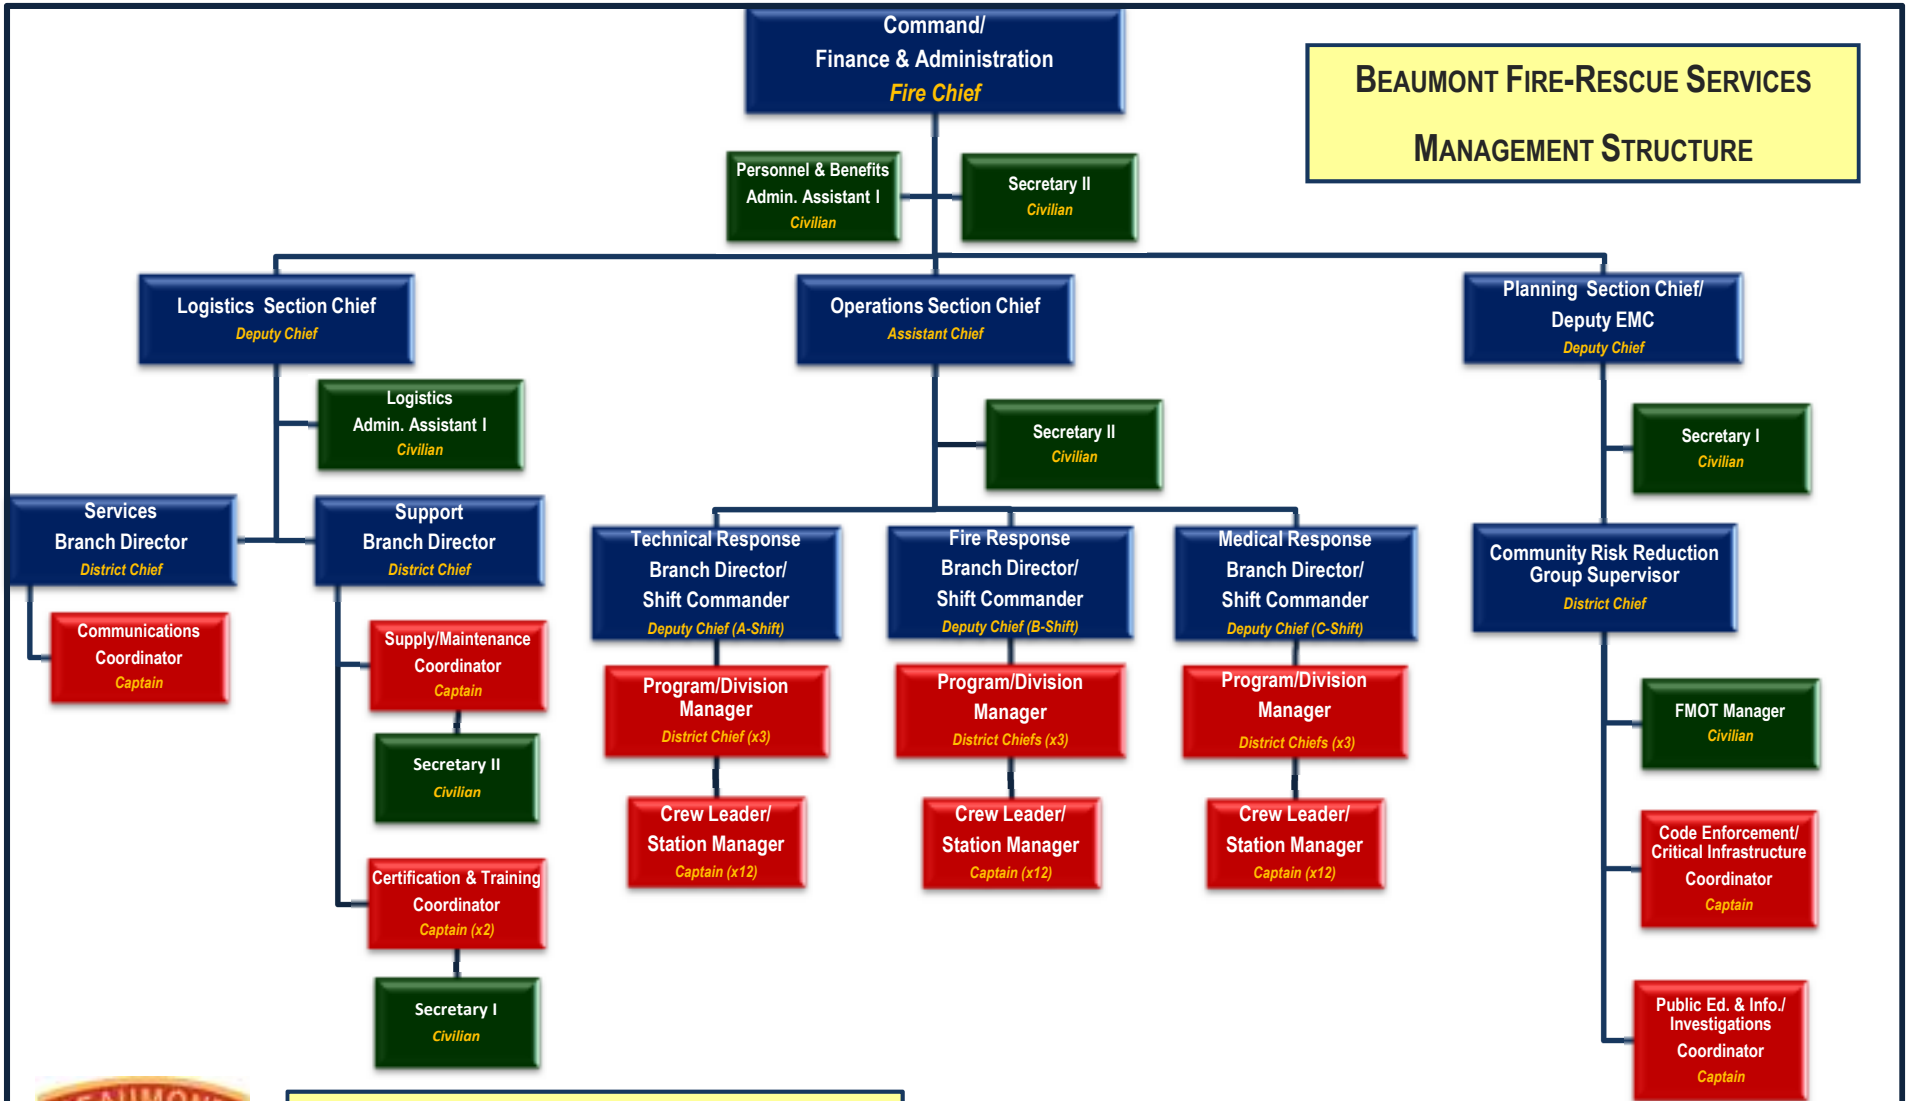

CITY OF BEAUMONT
FIRE-RESCUE SERVICES

EXECUTIVE STRUCTURE

City of Beaumont, TX
City Council

City Manager

Department Head/
Command /
Finance & Administration
Fire Chief

Logistics
Section Chief
Deputy Chief

Operations
Section Chief
Assistant Chief

Planning
Section Chief
Deputy Chief

Branch Director/
Shift Commander
Deputy Chiefs (x3)

**BEAUMONT FIRE-RESCUE SERVICES
MANAGEMENT STRUCTURE**

KEY:

- Blue boxes denote Chief Officer's positions serving on the department's Leadership Team.
- Red boxes denote positions with program management/coordination responsibilities.
- Green boxes denote civilian administrative positions.