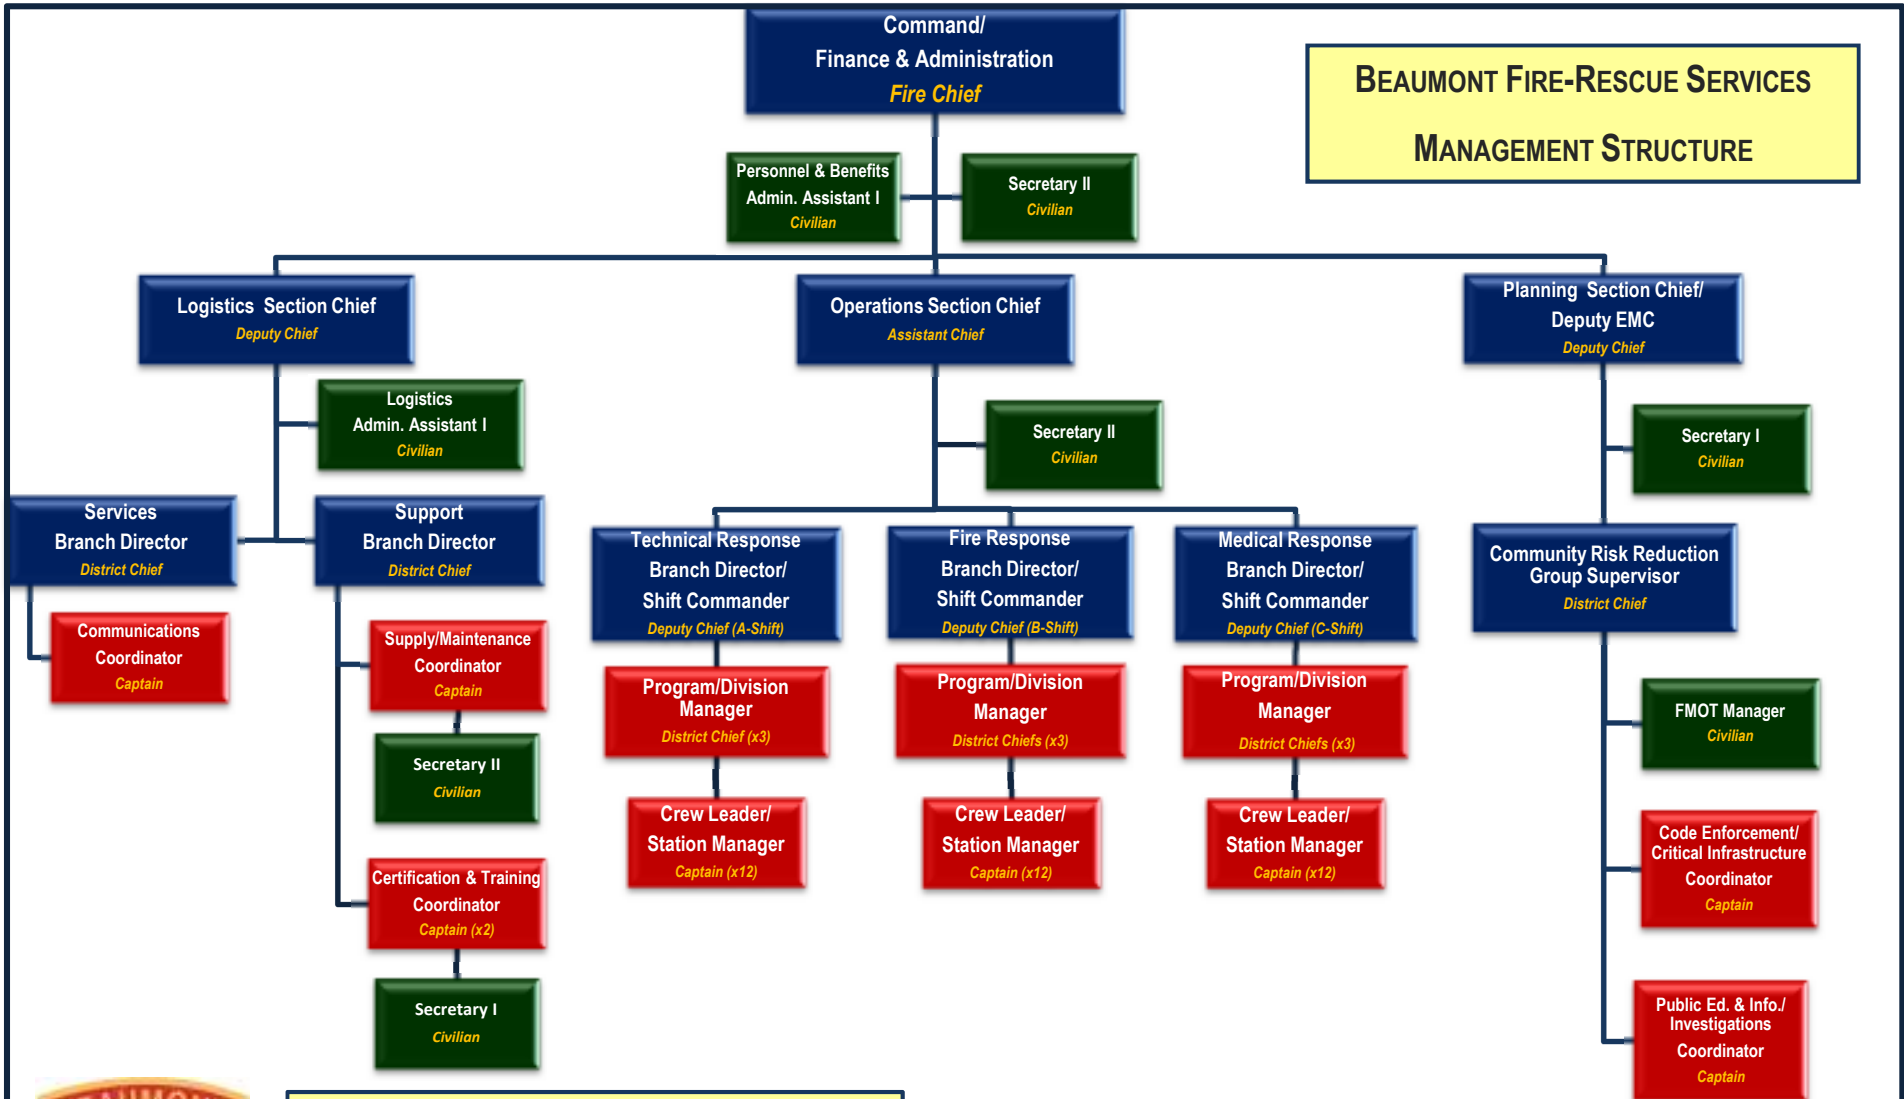

CITY OF BEAUMONT
FIRE-RESCUE SERVICES
EXECUTIVE STRUCTURE

City of Beaumont, TX
City Council

City Manager

Department Head/
Command /
Finance & Administration
Fire Chief

Logistics
Section Chief
Deputy Chief

Operations
Section Chief
Assistant Chief

Planning
Section Chief
Deputy Chief

Branch Director/
Shift Commander
Deputy Chiefs (x3)

**BEAUMONT FIRE-RESCUE SERVICES
MANAGEMENT STRUCTURE**

KEY:

- Blue boxes denote Chief Officer's positions serving on the department's Leadership Team.
- Red boxes denote positions with program management/coordination responsibilities.
- Green boxes denote civilian administrative positions.